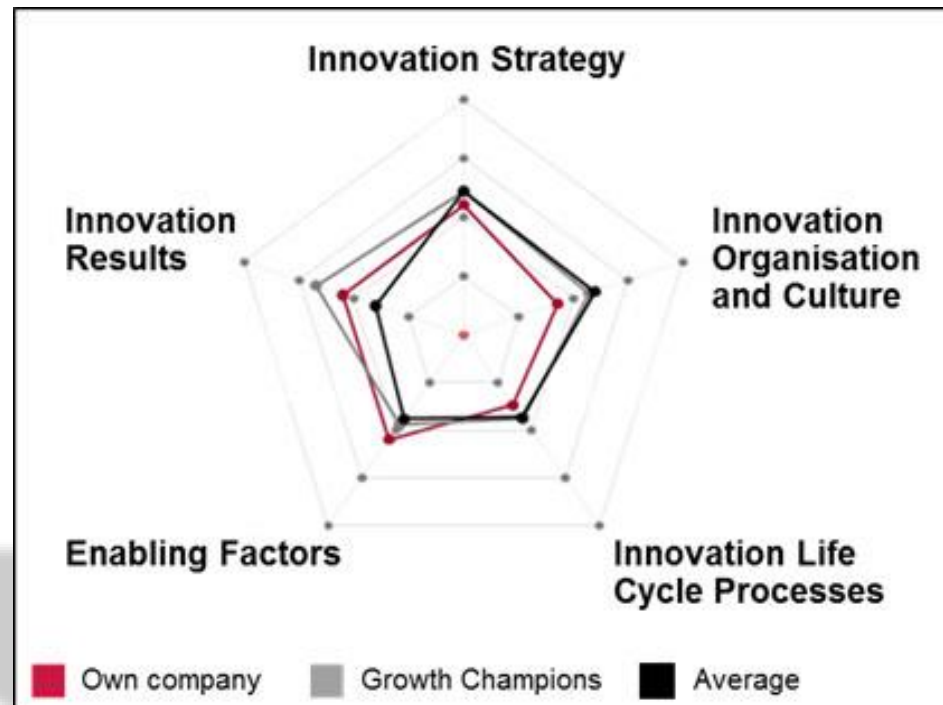

Obiettivo - Rafforzare le capacità di gestione dell'innovazione e stimolare una crescita più rapida

L'analisi fornisce all'impresa:

- un confronto con i principali competitors di settore
- un piano d'azione per migliorare la capacità di gestione dell'innovazione